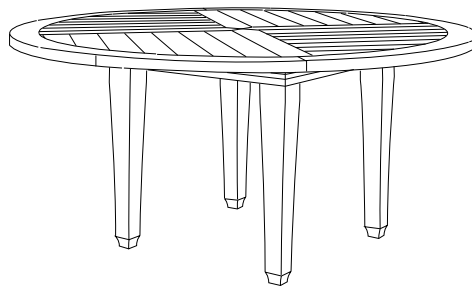

**AD-7031** back view

Available in casual finishes  
for interior and exterior use:  
Natural Teak, Driftwood Finish, or  
Protective UV Inhibitor (Teak Oil)

*Giati*

**Armless Lounge Chair**  
AD-7031

**Ottoman**  
AD-7040

**Lounge Chair**  
AD-7030

**Dining Arm Chair**  
AD-7020

**60" Round Dining Table**  
PL-6007  
(other sizes available)

**Side Chair**  
AD-7021

**Chaise Lounge**  
AD-7050 (shown with optional headrest)