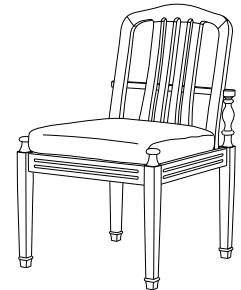

**AD-7031**  
Adagio Armless Lounge Chair  
30"W x 35.5"D x 33"H

**GIATI**  
DESIGNS BY MARK SINGER

GIATI DESIGNS, INC.  
Santa Barbara, California  
Tel 805.684.8349 Fax 805.684.8359  
[www.giati.com](http://www.giati.com)

**AD-7031** back view

Available in casual finishes  
for interior and exterior use:  
Natural Teak, Driftwood Finish, or  
Protective UV Inhibitor (Teak Oil)

*Giati*

**Armless Lounge Chair**  
AD-7031

**Ottoman**  
AD-7040

**Lounge Chair**  
AD-7030

**Dining Arm Chair**  
AD-7020

**60" Round Dining Table**  
PL-6007  
(other sizes available)

**Side Chair**  
AD-7021

**Chaise Lounge**  
AD-7050 (shown with optional headrest)