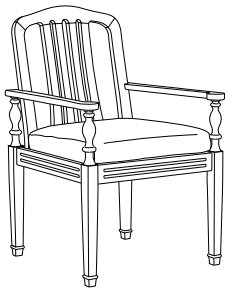

**AD-7031**  
Adagio Armless Lounge Chair  
30"W x 35.5"D x 33"H

**GIATI**  
DESIGNS BY MARK SINGER

GIATI DESIGNS, INC.  
Santa Barbara, California  
Tel 805.684.8349 Fax 805.684.8359  
[www.giati.com](http://www.giati.com)

**AD-7031** back view

Available in casual finishes  
for interior and exterior use:  
Natural Teak, Driftwood Finish, or  
Protective UV Inhibitor (Teak Oil)

*Giati*

**Armless Lounge Chair**  
AD-7031

**Ottoman**  
AD-7040

**Lounge Chair**  
AD-7030

**Dining Arm Chair**  
AD-7020

**60" Round Dining Table**  
PL-6007  
(other sizes available)

**Side Chair**  
AD-7021

**Chaise Lounge**  
AD-7050 (shown with optional headrest)