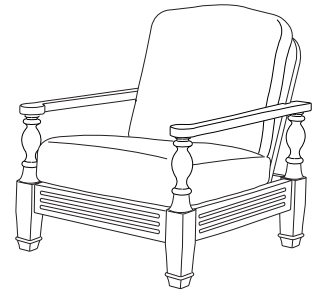

**AD-7031**  
Adagio Armless Lounge Chair  
30"W x 35.5"D x 33"H

**GIATI**  
DESIGNS BY MARK SINGER

GIATI DESIGNS, INC.  
Santa Barbara, California  
Tel 805.684.8349 Fax 805.684.8359  
[www.giati.com](http://www.giati.com)

**AD-7031** back view

Available in casual finishes  
for interior and exterior use:  
Natural Teak, Driftwood Finish, or  
Protective UV Inhibitor (Teak Oil)

*Giati*

**Armless Lounge Chair**  
AD-7031

**Ottoman**  
AD-7040

**Lounge Chair**  
AD-7030

**Dining Arm Chair**  
AD-7020

**60" Round Dining Table**  
PL-6007  
(other sizes available)

**Side Chair**  
AD-7021

**Chaise Lounge**  
AD-7050 (shown with optional headrest)